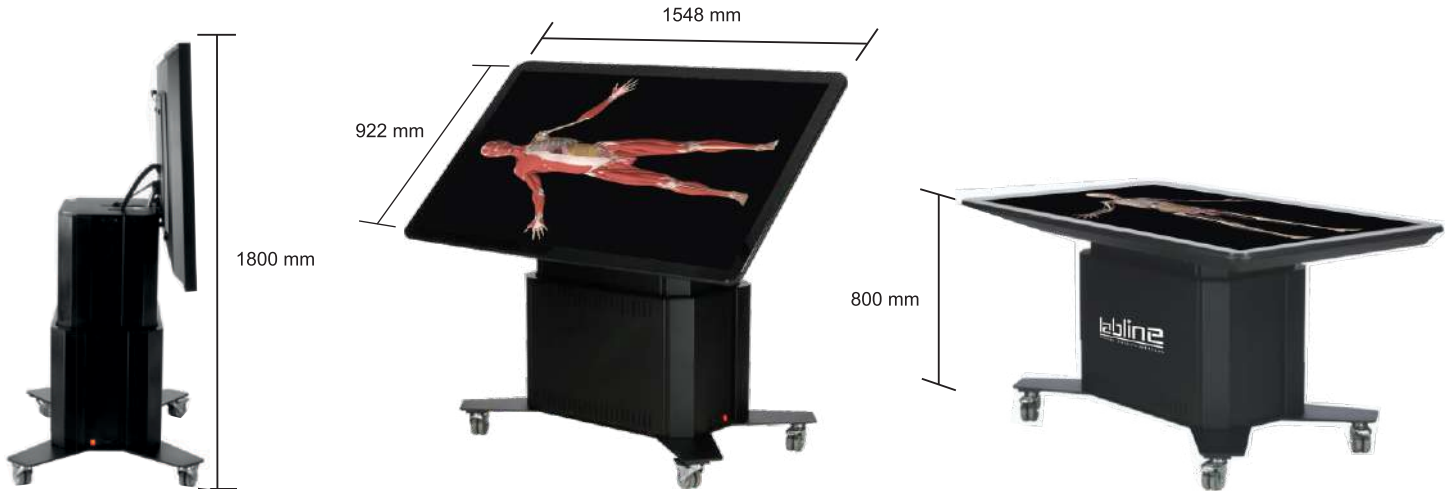

Features:

Access is readily available during the class without the need for internet connectivity through the use of a Crypto Key
User Friendly Interface
Atlas App for Windows, IOS, Android
Connect to Video Screen and Projectors
Share Anatomy Scenes with your Students
Ideal for Distant Learning
Use Atlas Software to prepare lectures at any time & any Place
Create Scenes and assess knowledge easily
0-90° Tilt & height adjustment
Smart short-backup UPS to prevent electricity jerk
6mm tempered glass
Handset easily accessible for teacher
Wireless remote for tilt & lift.
Comprehensive warranty 2-years

Features

- Electrically adjustable in a comfortable and ergonomic position
- Professional 65" 4K Ultra HD screen
- PCAP touch technology with 20 touch points
- Edge-to-Edge bezel free tempered 6 mm glass
- Mobile: Use it anywhere
- All cables are concealed
- High performance PC